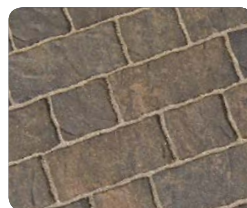

COLOR GUIDE

6CM PAVERS: BLENDS

BRONZE BLEND

CHARCOAL BLEND

CHESTNUT BLEND

HARVEST BLEND

LAKESHORE BLEND

ROSE CREEK BLEND

PATINA

CREME

BLEU

MOCHA

BLACK*
(*available in Brickstone only)

7CM PAVERS: EUROSTONE

Signature Collection

CREME

BLEU

MOCHA

BRIK

BLACK

8CM PAVERS: AQUA-LOC, BRICKSTONE PERMEABLE & BRICKSTONE

SEDONA

SLATE

SANDSTONE